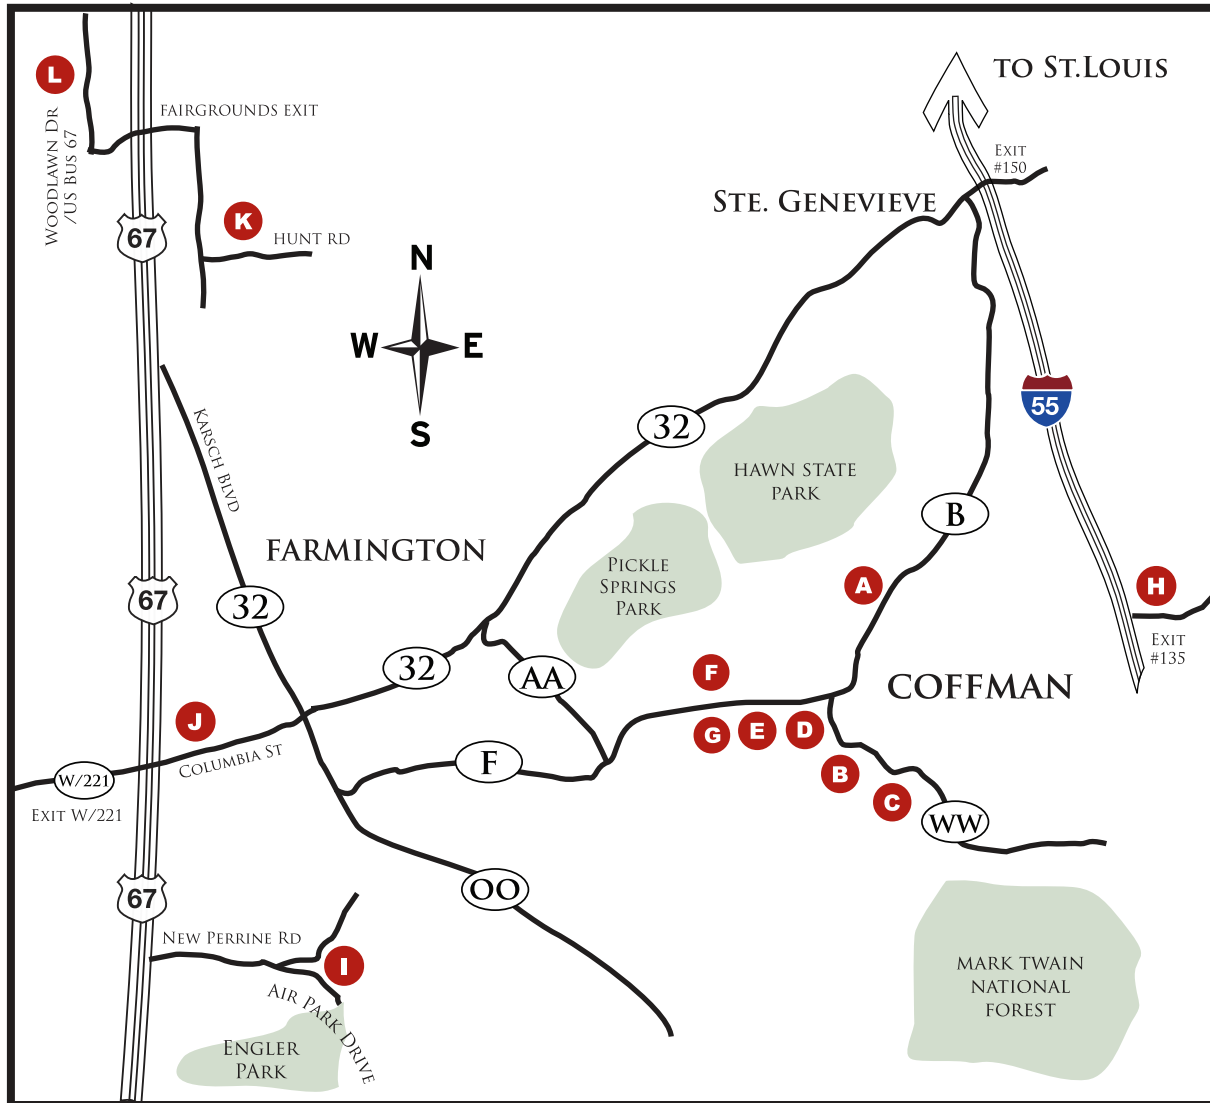

CROWN COUNTRY

Welcome to Crown Country

Crown Country Map Key

crowncountry.com

- | | | | |
|--|---|---|---|
| <p>A Tiger Ridge Restaurant Crown Ridge Tiger Sanctuary crown-ridge.com 19620 State Rte B Ste. Genevieve, MO 63670 573-883-9909</p> | <p>D Coffman House 866-207-WINE</p> | <p>H St. Mary's Antique Mall stmaryantiquemall.com 777 7th Sreet St. Mary, MO 63673 573-543-2800</p> | <p>K Crown Pointe Golf Club & 19th Hole Bar & Grill crownpointegolfclub.com 4215 Hunt Road Farmington, MO 63640 573-701-9747</p> |
| <p>B Crown Valley Winery crownvalleywinery.com 23589 State Rte WW Ste. Genevieve, MO 63670 866-207-WINE</p> | <p>E Vineyard House 866-207-WINE</p> | <p>I Crown Valley Champagne House crownvalleywinery.com 1401 Air Park Drive Farmington, MO 63640 573-756-7132</p> | <p>Crown Pointe Lodge crownpointelodge.com 4245 Hunt Road Farmington, MO 63640 573-756-6660</p> |
| <p>C Crown Valley Farmers Market 23889 State Rte WW Ste. Genevieve, MO 63670 573-760-8876</p> | <p>F Miss L's House 866-207-WINE</p> <p>G Crown Valley Brewing & Distilling Co crownvalleybrewery.com 13326 State Rte F Ste. Genevieve, MO 63670 573-756-9700</p> | <p>J Spokes Pub & Grill & Tradition Inn spokespub.com - 573-756-6220 traditioninn.com - 573-756-8031 1627 W. Columbia St. Farmington, MO 63640</p> | <p>L Antique Treasures missouriantiquemalls.com 920 E. Woodlawn Dr. Farmington, MO 63640 573-431-4866</p> |
| | <p>Brewhouse Inn 866-207-WINE</p> | | |
| | <p>Moonshine Motel 866-207-WINE</p> | | |